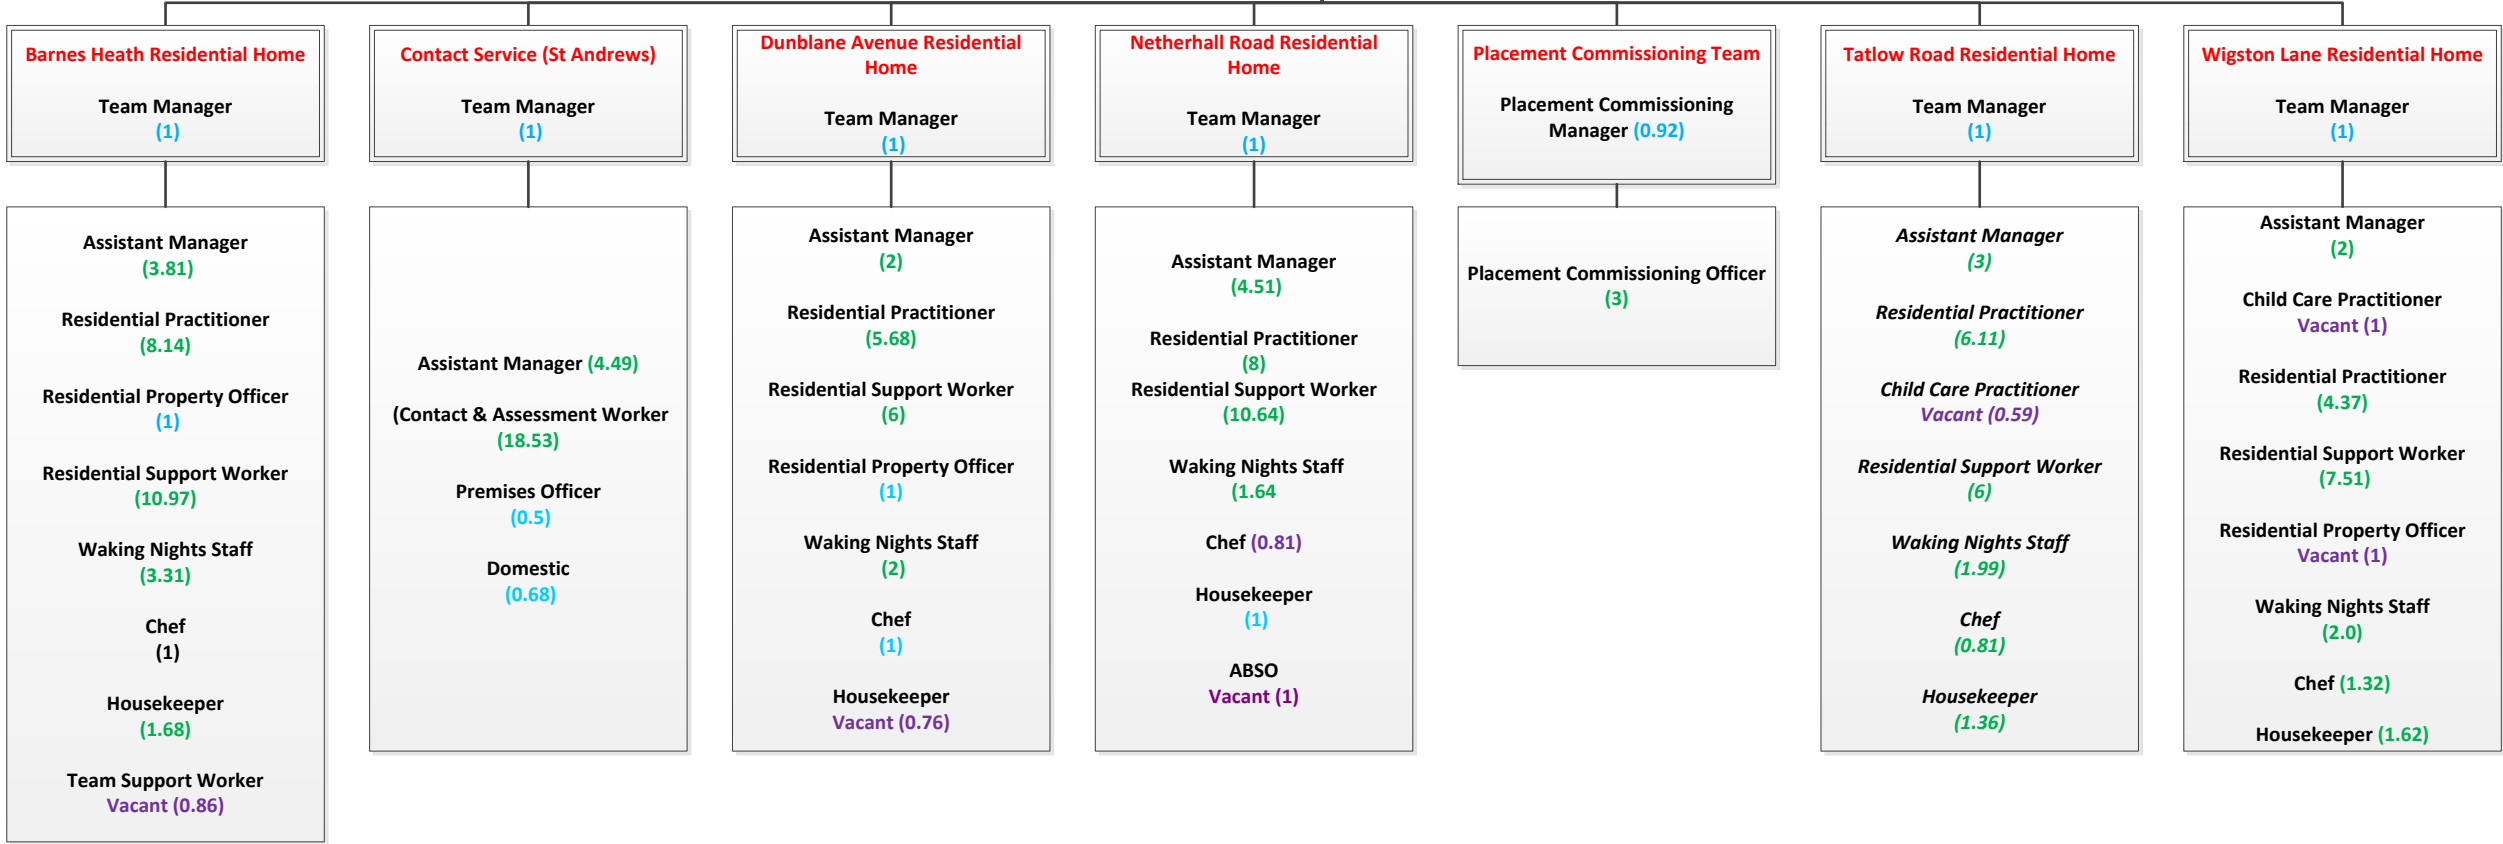

Placement Commissioning
Service Manager
(1)

Placement & Support
Service Manager
Vacant (1)

Adoption Team
Team Manager
(1)

Childcare Social Worker
(7.09)
Childcare Support Worker
(1)

Assessment - Fostering & Kinship Team
Team Manager (Fostering & Kinship)
(1)

Childcare Social Worker
(7.01)

Children & Families Support Team
Team Manager (Children & Fam' Supp Team)
(1)

Childcare Social Worker
(5.28)
Practitioner (Mental Health)
(2)
Post Adoption Support Worker
(1)
Childcare Support Worker
(1)

Fostering Support Team 1
Team Manager
(1)

Childcare Social Worker
(6.88)

Fostering Support Team 2
Team Manager
(0.89)

Childcare Social Worker
(4.09)

Recruitment Team
Team Manager
(0.81)

Childcare Social Worker
(4)
Publicity Officer
(0.81)
Childcare Support Worker (Fostering)
(1)
Enquiry Officer
(1)