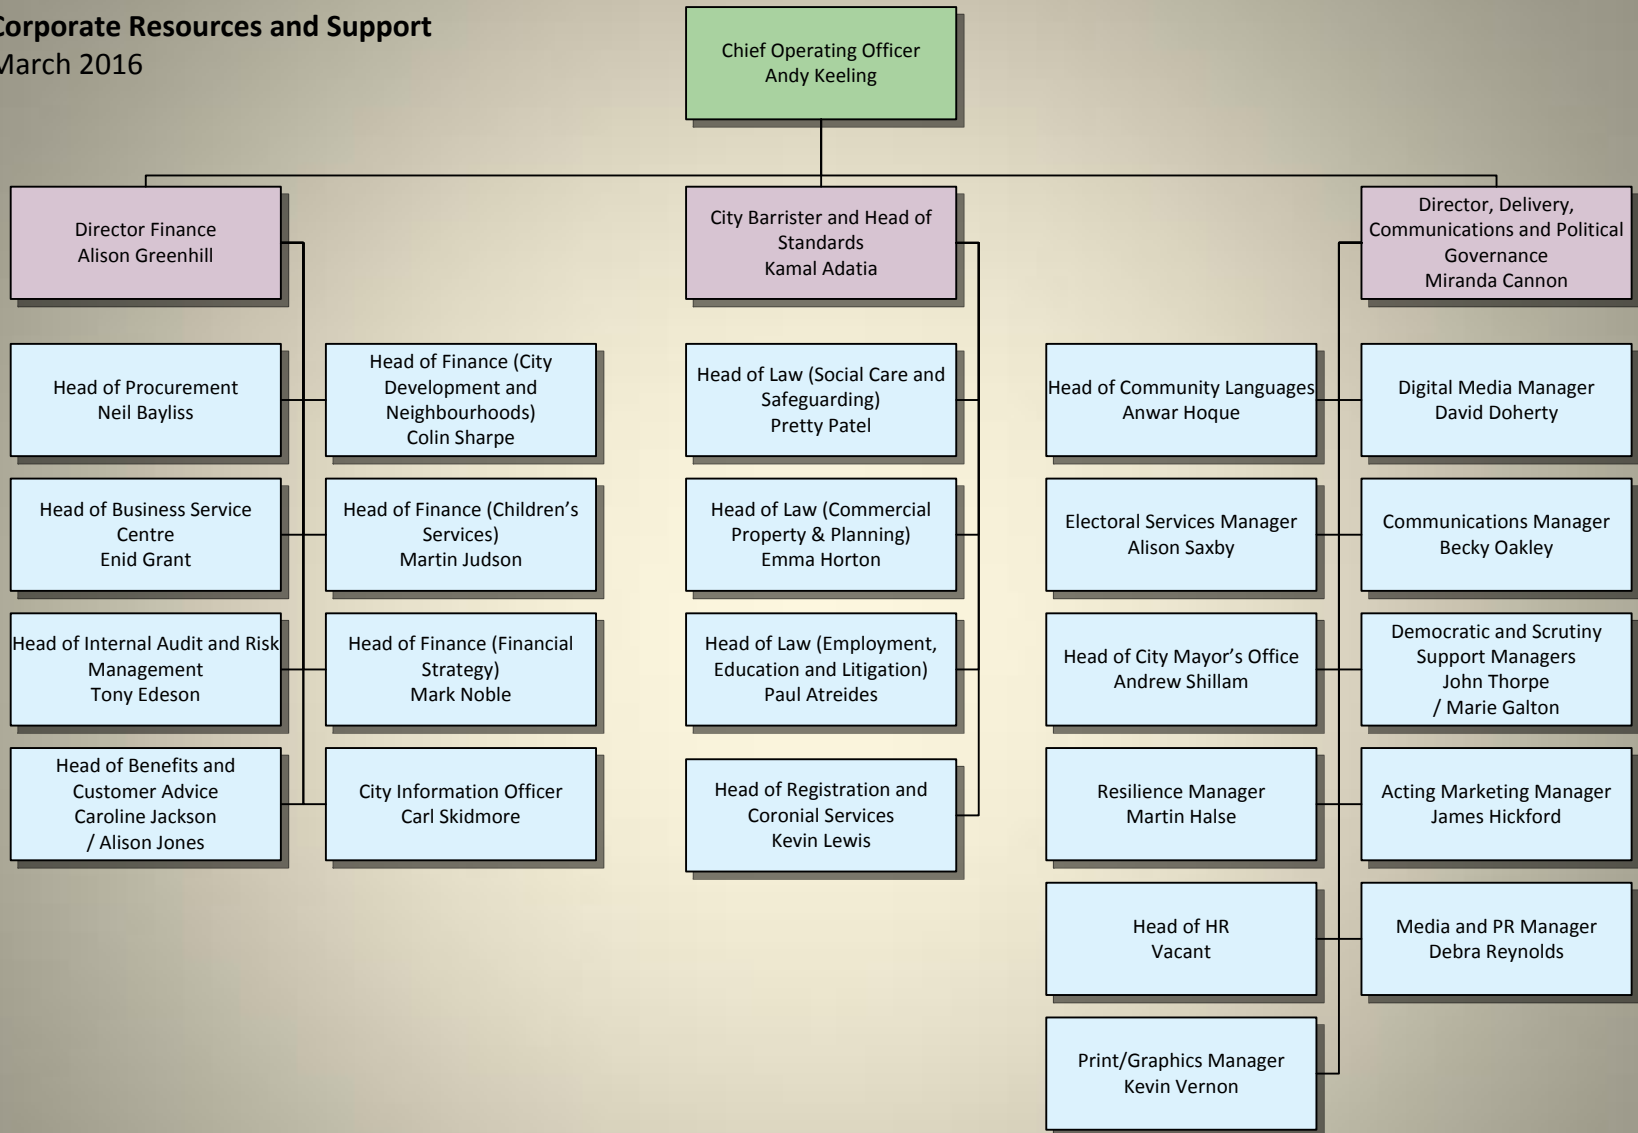

Corporate Resources and Support
March 2016