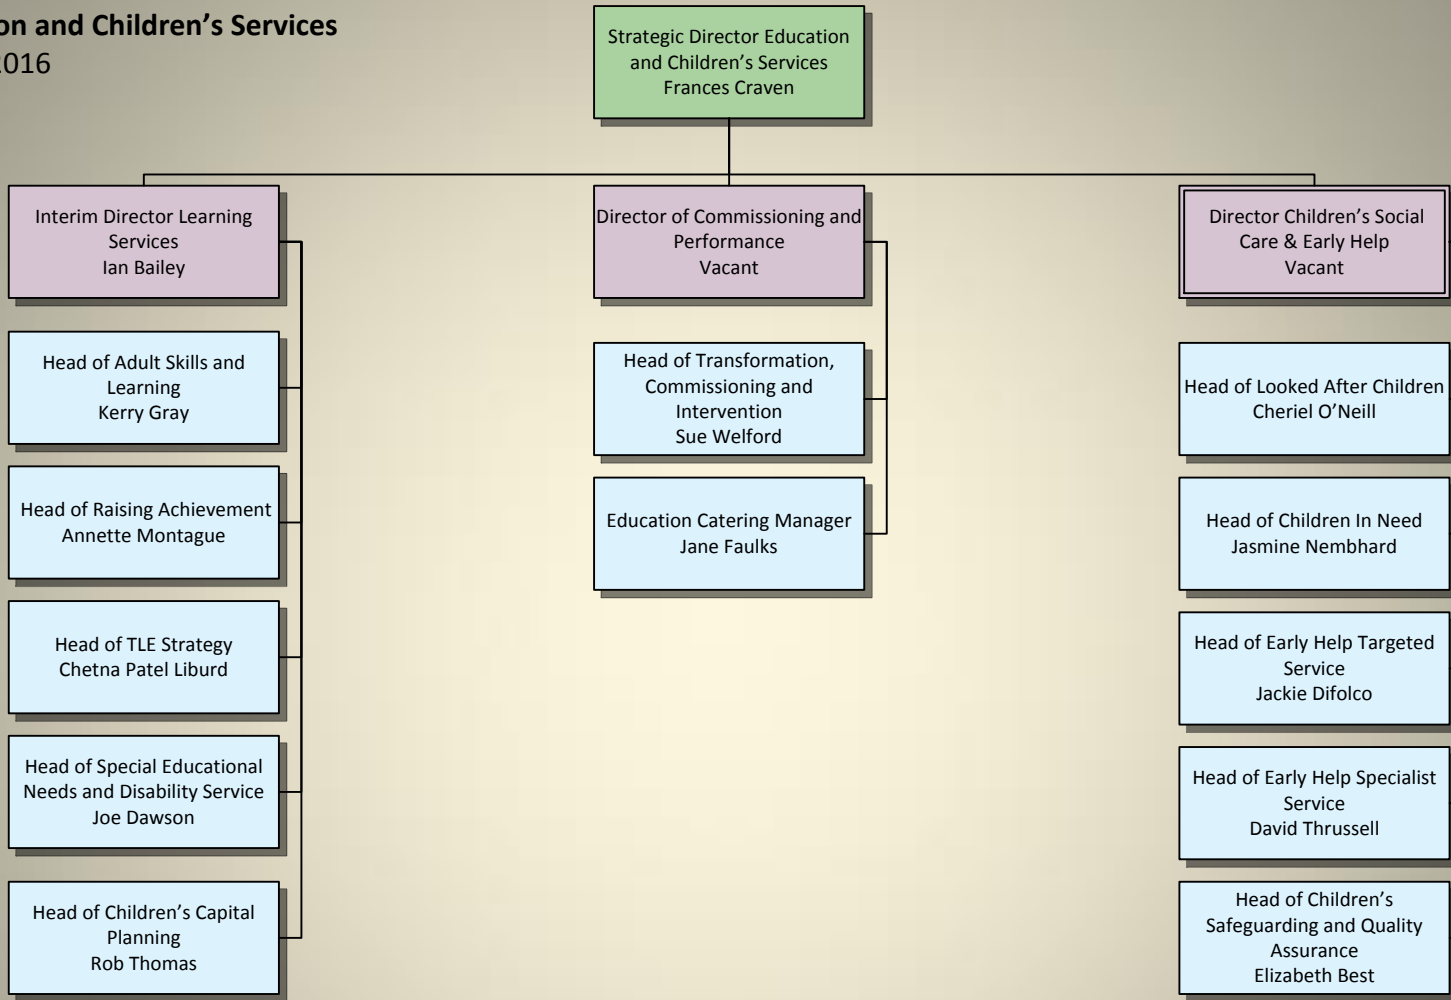

Leicester City Council
Senior Management Structure
 March 2016

Education and Children's Services

March 2016

Adult Social Care
March 2016

City Development and Neighbourhoods

March 2016

Strategic Director City Development and Neighbourhoods
Frank Jordan