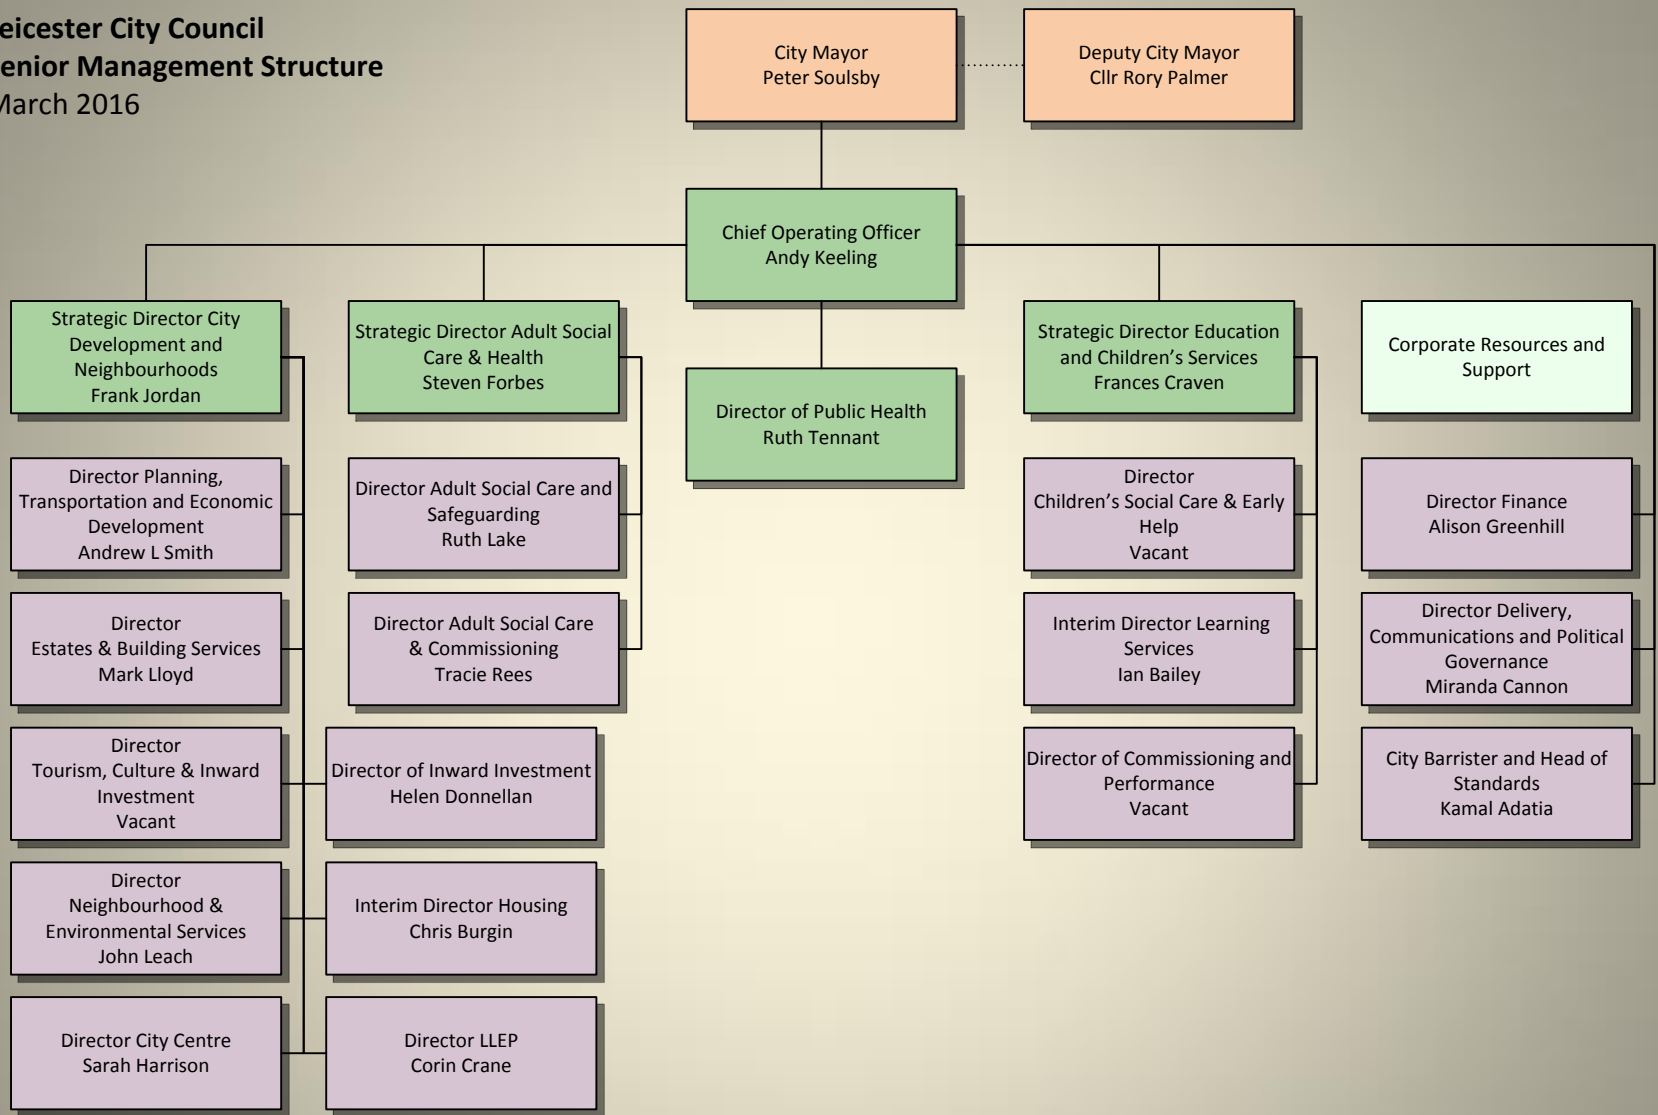

Leicester City Council
Senior Management Structure
 March 2016

Education and Children's Services

March 2016

Adult Social Care
March 2016

City Development and Neighbourhoods

March 2016

Strategic Director City Development and Neighbourhoods
Frank Jordan