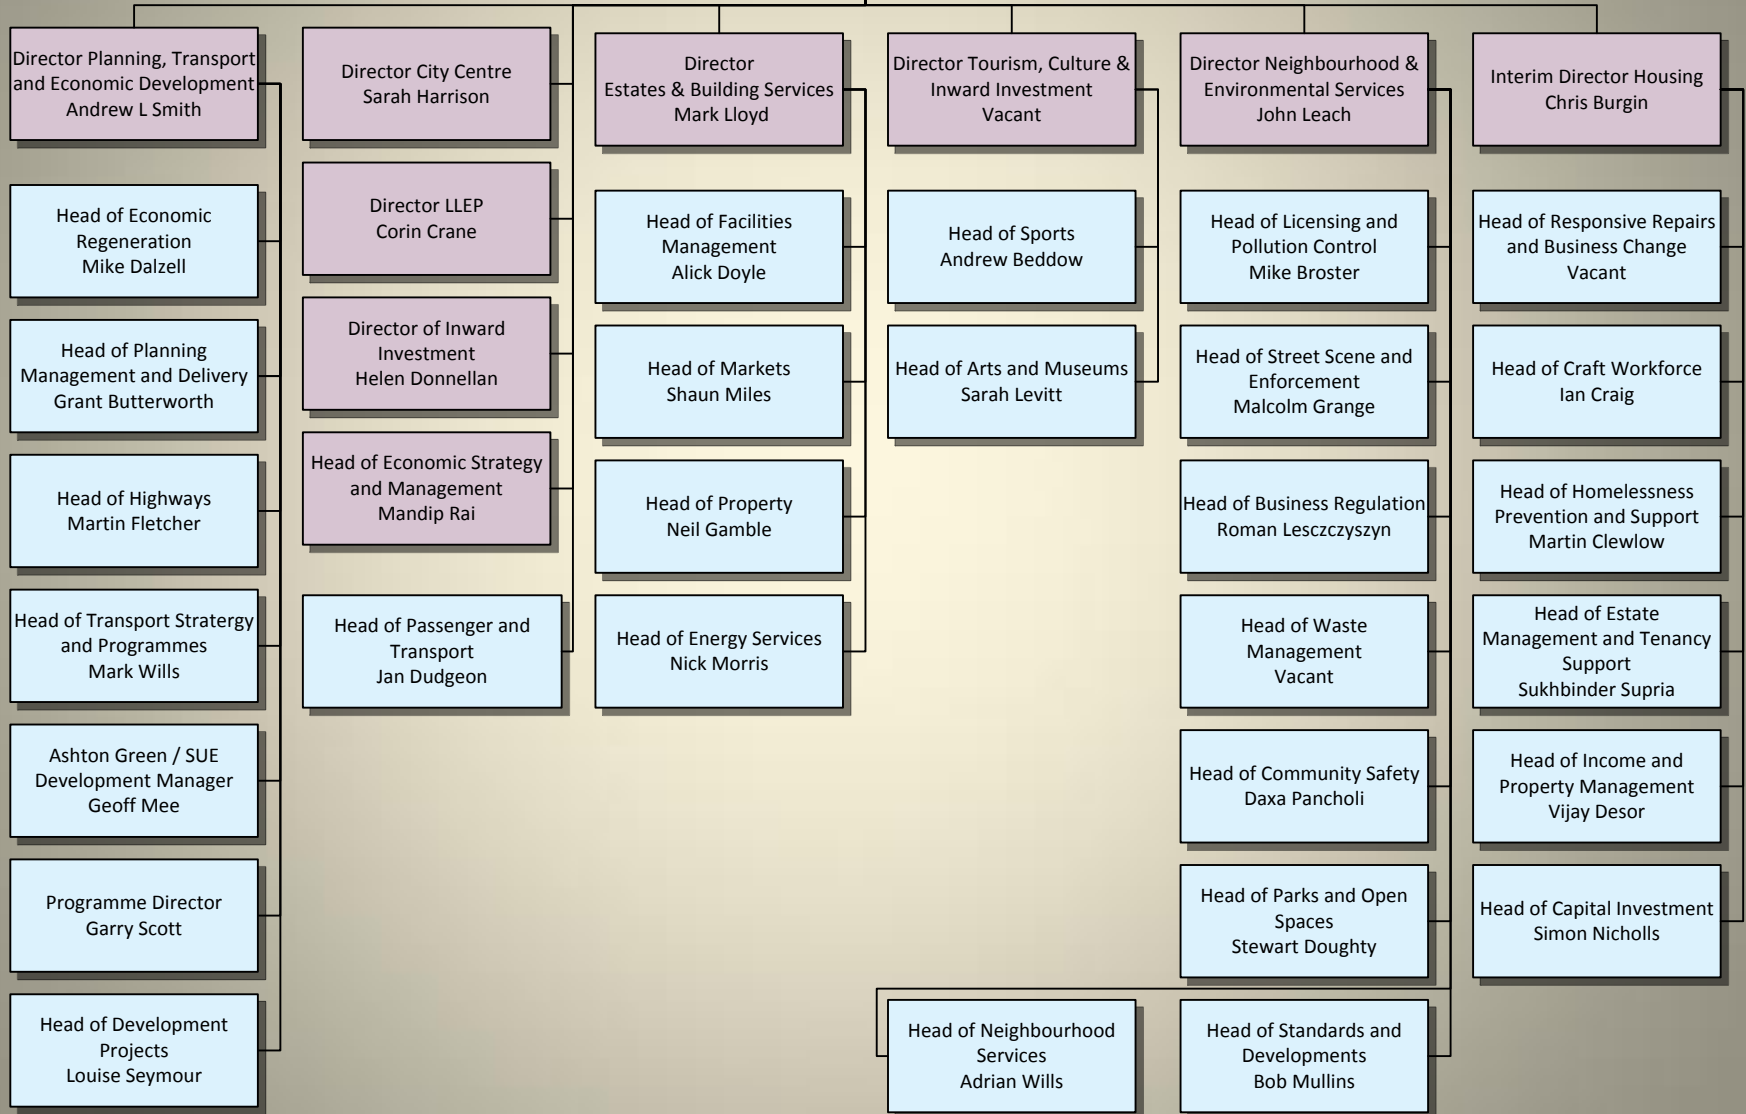

Leicester City Council
Senior Management Structure
 March 2016

Education and Children's Services

March 2016

Adult Social Care
March 2016

City Development and Neighbourhoods

March 2016

Strategic Director City Development and Neighbourhoods
Frank Jordan