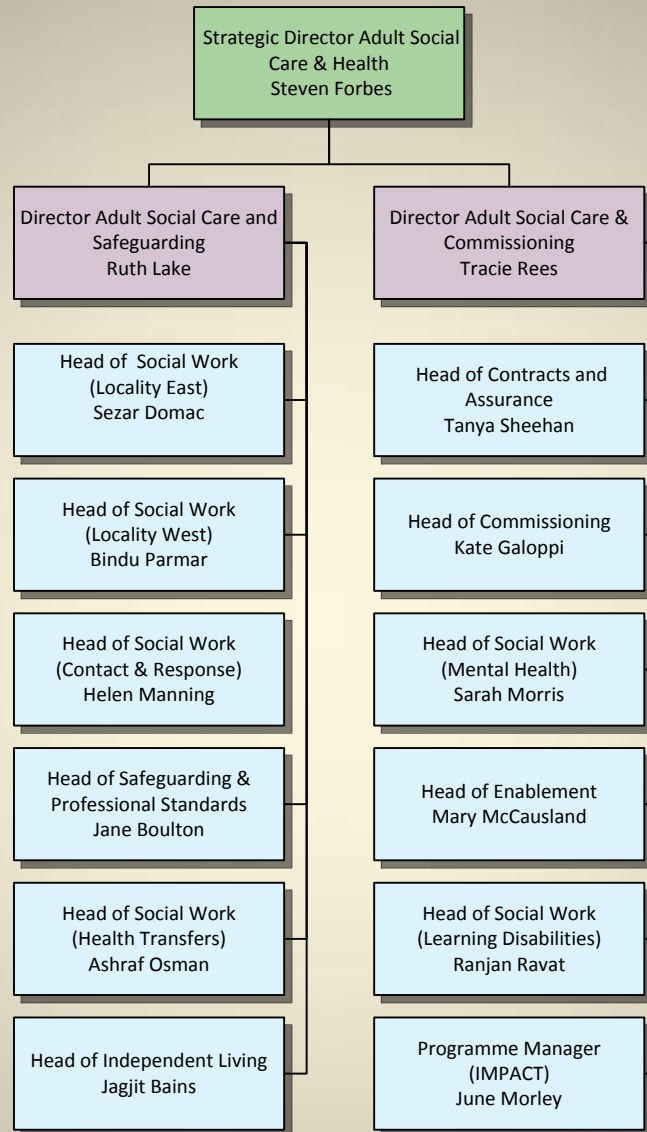

Leicester City Council
Senior Management Structure
 March 2016

Education and Children's Services

March 2016

Adult Social Care
March 2016

City Development and Neighbourhoods

March 2016

Strategic Director City Development and Neighbourhoods
Frank Jordan